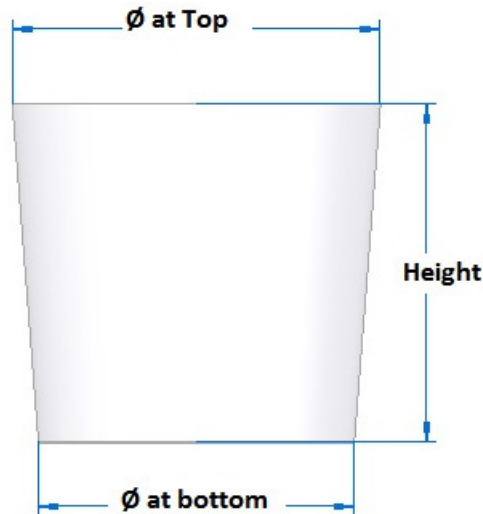

Silicone Bungs CAUTXU 2000

Silicone barrel bungs for wines and spirits

Specialized in the interaction Wine-Bung-Barrel

Measures Conical Model.

Ø Barrel hole	Reference	Ø at Bottom	Ø at Top	Height
45	C-15	42 mm	49 mm	45 mm
45	C-42x55xH50	42 mm	55 mm	50 mm
48	C-19	45 mm	54 mm	54 mm
50	C-16	45 mm	55 mm	48 mm
50	C-47x56xH50	47 mm	56 mm	50 mm
55	C-20	51 mm	60 mm	51 mm
60	C-21	56 mm	66 mm	55 mm
	C-56x70xH70	56 mm	70 mm	70 mm
	C-59x90xH57	59 mm	90 mm	57 mm
	C-60x80xH85	60 mm	80 mm	85 mm
	C-65x75xH56	65 mm	75 mm	56 mm
	C-69x85xH40	69 mm	85 mm	40 mm
	C-70x84xH67	70 mm	84 mm	67 mm
	C-76x85xH30	76 mm	85 mm	30 mm